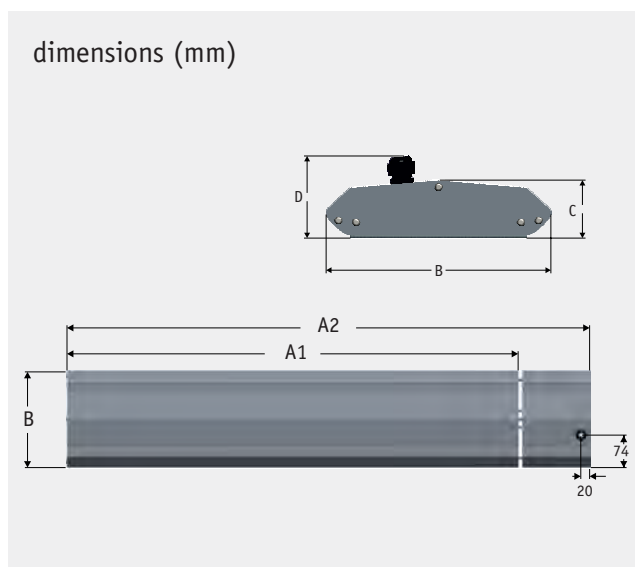

Accessories for any installation

Due to an optimized thermal separation, the surface temperature never exceeds 90 °C. Thus, the installation can be done easily on all noncombustible surfaces. When using the corresponding spacer to comply with the minimum distances, the installation can be done even on wood surfaces.

Accessory for double mounting side by side and multiple installation one behind the other is available to meet any structural and architecturally challenging situation.

Other accessories such as dimmers, timers, remote controls etc. are available.