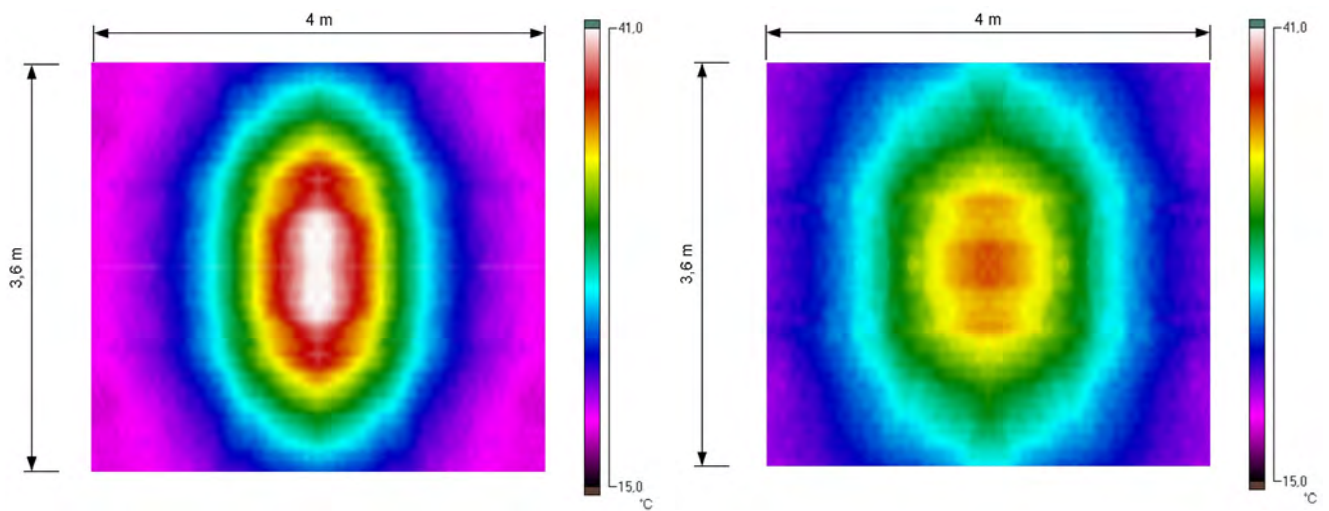

Thermal image of the CasaTherm Heat Panel Blacklight 3200 Plus/D at 1.0 m and 1.5 m distance. Normally in this area the upper bodies of users are.