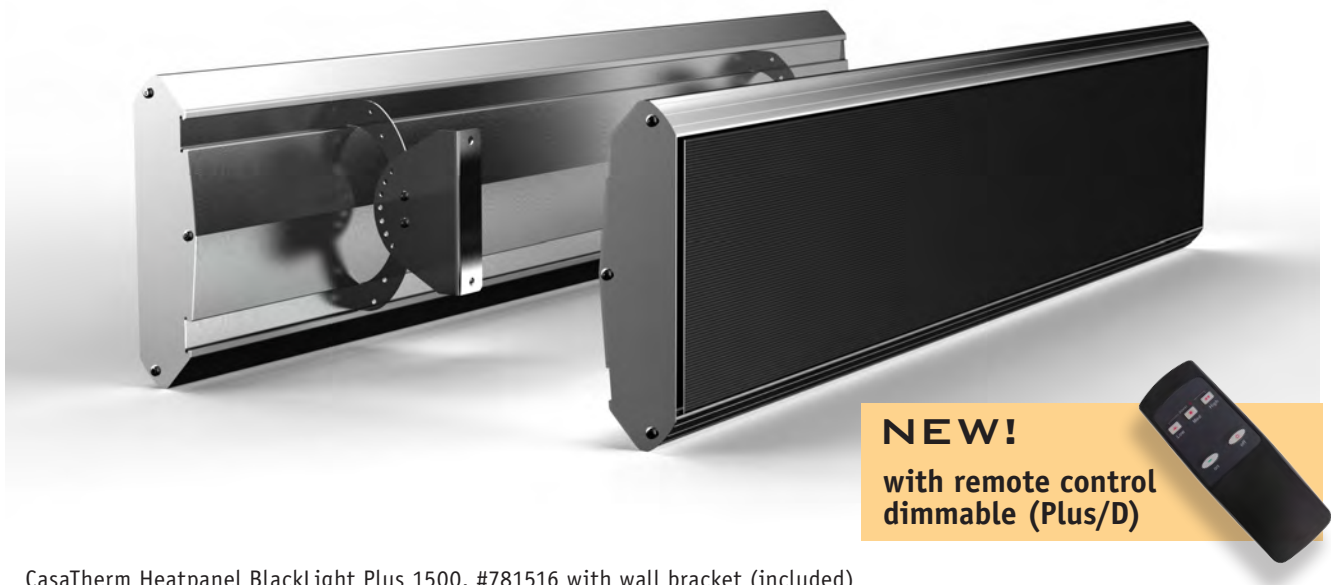

CASATHERM HEATPANEL BLACKLIGHT PLUS

NEW!
with remote control
dimmbable (Plus/D)

CasaTherm Heatpanel BlackLight Plus 1500, #781516 with wall bracket (included)

Ideal for areas sheltered from the wind such as terraces, balconies, outdoor areas of catering, as well as interiors such as indoor swimming pools, tents, winter gardens and rooms that are only used occasionally.

- innovative infrared heating technology
- Power ratings of 1,500 up to 3,200 watts for individual requirements and needs
- IR-B and IR-C provide warmth without light emission
- Protection class IP55 - highest electrical safety despite rain and snow (IP55: protected against water jets)
- shapely solution for architecturally demanding indoor and sheltered outdoor areas
- direct heating through infrared deep-heat
- low body temperature on the back, no risk of fire
- Aluminium design housing, natural aluminum with heating element, aluminum matt black anodized
- large heating area up to 12 m²
- wall bracket included
- wide range of possible applications
- no emissions
- maintenance-free

Due to the use of corrosion-resistant materials, the CasaTherm Heat Panel Blacklight Plus/D can be used outdoors even in salty air in coastal areas.

CasaTherm Heat Panel Blacklight Plus/D is available in 4 different sizes and power ratings, to meet different structural and user demands.

The high protection class IP55 ensures highest electrical safety even with direct exposure.

Installation can be done (bracket can be adjusted and tilted up to an angle of 45°) directly on the wall using the included wall bracket.